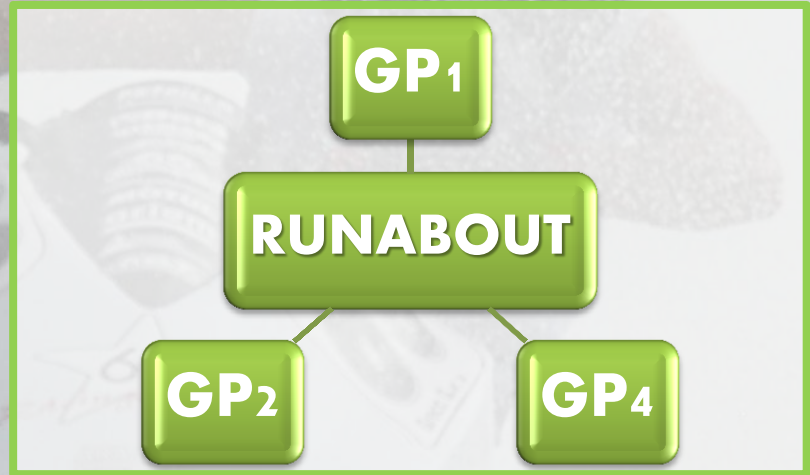

CLASSES

FREESTYLE