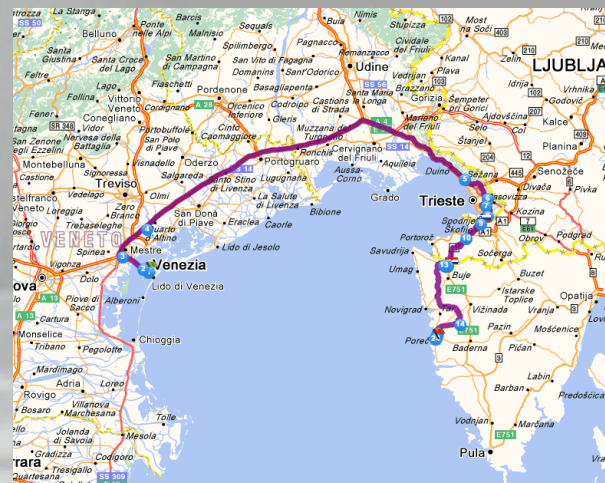

## LOCATION

Coordinates: 45.220102, 13.594950

**aquabike**  
EUROPEAN CHAMPIONSHIP

# 1st Race POREČ Croatia

## NEAREST AIRPORTS

**LJUBLJANA – 179km**

**TRIESTE – 79km**

**PULA – 57km**

**VENEZIA – 243km**

**ZAGREB – 258km**