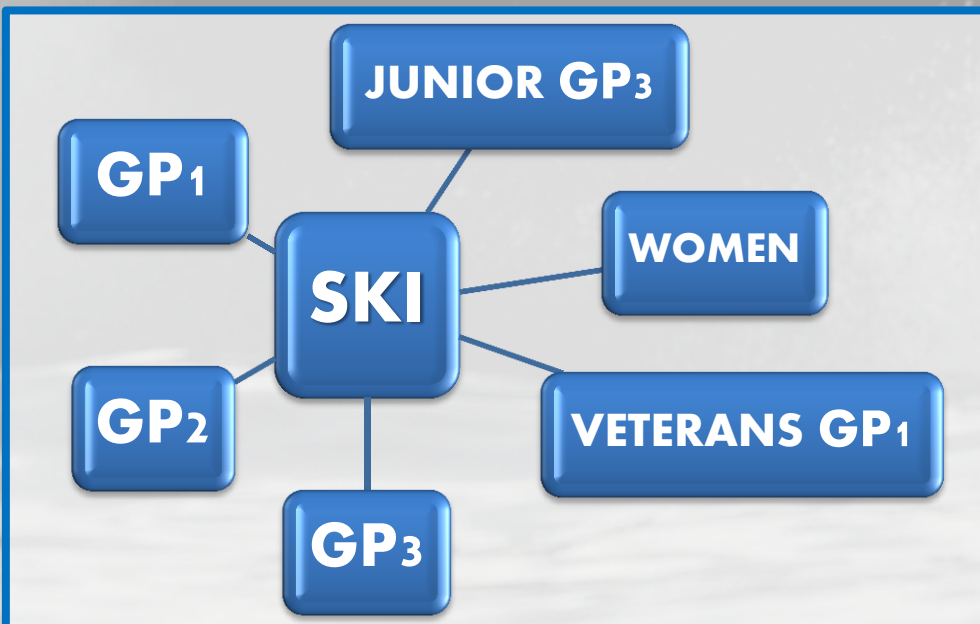

JUNIOR GP3 class will be determined according to number of pilots.