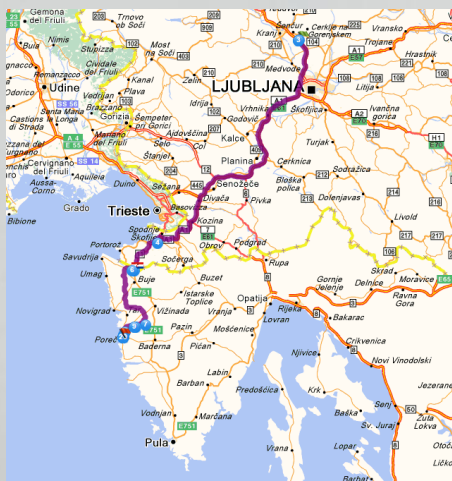

# 1st Race POREČ Croatia

## LOCATION

Coordinates: 45.220102, 13.594950

**aquabike**  
EUROPEAN CHAMPIONSHIP

## NEAREST AIRPORTS

**LJUBLJANA – 179km**

**TRIESTE – 79km**

**PULA – 57km**

**VENEZIA – 243km**

**ZAGREB – 258km**