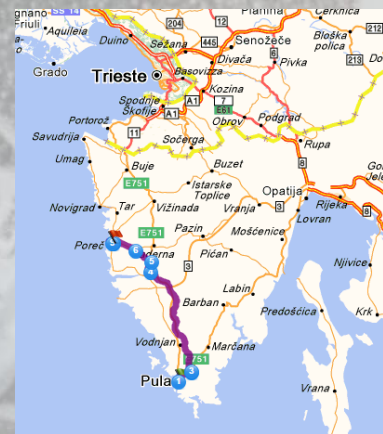

## LOCATION

Coordinates: 45.220102, 13.594950

**aquabike**  
EUROPEAN CHAMPIONSHIP

# 1st Race POREČ Croatia

## NEAREST AIRPORTS

**LJUBLJANA – 179km**

**TRIESTE – 79km**

**PULA – 57km**

**VENEZIA – 243km**

**ZAGREB – 258km**